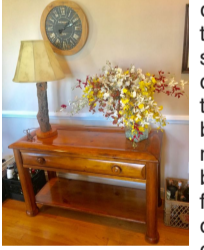

Dining table