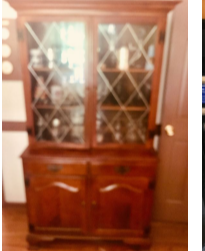

Block front chest

Dining table

GUNS: Springfield Arms 1911-A1 model 45 auto pistol w/holster & hard case, 9mm Taurus PT 92 AFS finished in silver w/hard case, misc. lot ammo for both.

ARTWORK: Floral framed pictures, ship & map framed pictures, early vintage map of Virginia & Chesapeake Bay, painting by Mrs. Livingston, ship picture, Roman picture, DE pictures, early Asian art incl. Buddha pictures, oval samplers and more!!

Knives

Typewriter

Dining set

TOOLS and EQUIPMENT: 2 Kobalt rolling tool boxes w/tools, sev. 2 post work lights, Mojack lawn mower lift, 1700 psi Greenwork electric powerwasher new in box, John Deere push mower w/Briggs & Stratton motor, 2 ladders, misc. lawn & garden tools, Worx Trivac all in one blower/vac/mulcher new in box, Snapper push mower & bagger, misc. lot tool boxes & tools, Worx 14" electric chainsaw, powerful Paintmade new in box, misc. lot hand tools, lot Hitachi tools and much, much, more!!

Lg. orig. o/c by J. Borva

High end dining set, made in Arizona

12+ pcs. W Eastern Stoneware Co. 12 gal. crocks, some w/blue

PA House corner bar cabinet

PA House dining room table

PA House mah. sm. end table

FURNITURE: PA House corner bar cabinet, 2 PA House mah. single draw tables, PA House mah. sm. end table, PA House hutch, PA House dining room table, PA House mah. 3 pc. bedroom set, PA House mah. droptop desk & chair, 2. queen 4 pc. PA House canopy mah. bedsets, PA House mah. twin head & foot board, 2 tier nightstand, mah. typewriter stand, handmade Grand Vista fine dining set w/7 chairs, 2 drawer stand w/glass pulls, single drawer side bar, leather top executive desk, Shore Haus chairs, Shore Haus lg. bookcase, side table, night stands, dressers, brass bed, moose cocktail table, leather sofa, leather recliner, open bookshelf w/2 panel doors, broken arch mirror, sm. red footstool, fabric covered chest, round wicker chair, student desks, cradle, sev. ant. chairs, quilt rack, lg. gold mirror, mah. chest and much, much, more!!