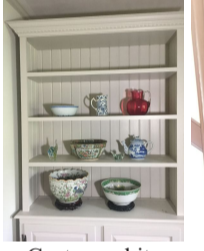

Custom white stepback cupboard w/Rose Medallion, Canton & German