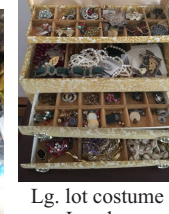

Oak side by side

Painted chest

Stained glass

Asian vases

Marbletop table & Gone With the Wind lamp

Lawn Jockey

Craftsman snow blower

Barristers bookcase

Good stained glass

Lg. lot costume Jewelry

Sterling Flatware

Crystal incl. Waterford

queen size Jenny Lind bed, oak cupboard, factory lowboy, demi-lune table, bookcases, king bedroom set, ant. dresser & mirror, Kincaid furniture incl. bedroom sidetable, 4 dining rooms chairs, 2 captains chairs, Mission table, Lane sidetable, FinBar furniture incl. 9 footstools, 2 tub chairs, 4 harp chairs, 2 barstools, metal base table, ant. marbletop table, teal sofa, teak Pottery Barn furniture, wood desk chair, uph chairs, love seat & 2 arm chairs, oak side by side and much, much, more!!