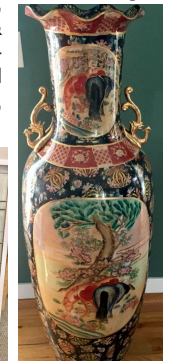

Asian vases

Marbletop table & Gone With the Wind lamp