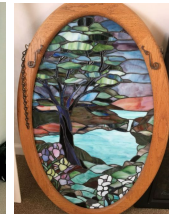

Oak side by side

Painted chest

Stained glass

Asian vases

Marbletop table & Gone With the Wind lamp

Lawn Jockey

Craftsman snow blower

Barristers bookcase

Good stained glass

Lg. lot costume Jewelry

Sterling Flatware

Crystal incl. Waterford

queen size Jenny Lind bed, oak cupboard, factory lowboy, demi-lune table, bookcases, king bedroom set, ant. dresser & mirror, Kincaid furniture incl. bedroom sidetable, 4 dining rooms chairs, 2 captains chairs, Mission table, Lane sidetable, FinBar furniture incl. 9 footstools, 2 tub chairs, 4 harp chairs, 2 barstools, metal base table, ant. marbletop table, teal sofa, teak Pottery Barn furniture, wood desk chair, uph chairs, love seat & 2 arm chairs, oak side by side and much, much, more!!