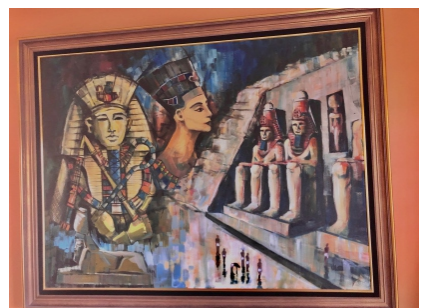

Among the Hundreds of items to be offered

1995 Jack Lewis "Cambridge, MD"

Antique desk

Grandfather clock

1994 Jack Lewis "Knapps Narrows"

Abraxas "Cape Henlopen"

Kim Klabe o/c "Rehoboth Beach Looking South"

Large sterling silver flatware set

FURNITURE: Pine corner cabinet, uph. chair, burl walnut desk, pine & green painted shelving unit, butcher block, lacquer room divider screens, jelly cupboard, modern kitchen table w/4 chairs, like new reclining chairs, sm. oak desk, double bed w/matching tall chests, cedar lined Lane blanket chest, night stands, tall chest, 6 barstools, coffee table, end table, sofa table, oak dresser, ant. painted radio cabinet, king cast iron bed, full cast iron headboard only, Hoosier cabinet, matching bureau w/mirror & chest on chest, 52" console table, child's wicker rocker, pine hutch, tall pickled finish china cabinet, patio furniture incl. iron & wicker, Queen Anne mah. queen poster bed, leather wingback chair, block front factory desk and much, much, more!!