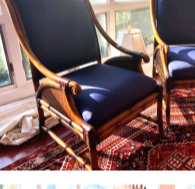

Restored Massey Harris 33 tractor