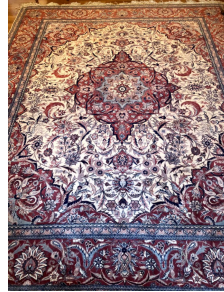

1 of many orig. NJ artist Lydia Lehmbeck

1976 Jack Lewis "Lewes Rehoboth Canal"

1964 Jack Lewis "Fifer's Orchard #5"

Orig. work by the late Tom Wilson

**AFRICAN ART & COLLECTIBLES:** Sword, African pcs. traced to tribe in Ghana, saddle, African mask, 4 Tribal king stools, 2 sets of African fertility Gods, statues, hand woven basket, 2 Asian elephant garden stools, 4 ceremonial combs, brass elephant, and more!!

Chippendale style diningroom set

Stressless chairs

**ART:** Approx. 1 doz. orig. w/c by Lydia Lehmbeck, Laura Hickman print, unsigned Tom Wilson, Blue Heron print, 2 motivational pictures and more!!

Lg. professional seamstress button coll.