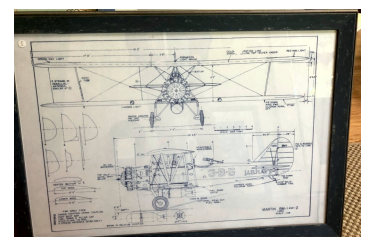

Framed aviation prints