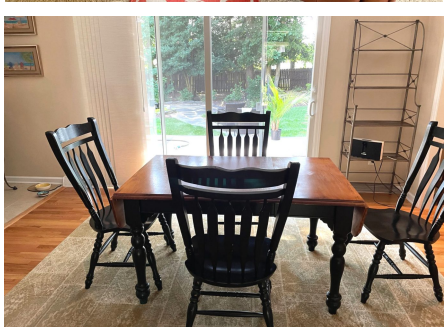

TRIPLE DELAWARE ESTATE

Estates from Rehoboth Beach, Lewes, Dover & More!!

AUCTION!

20673 COASTAL HIGHWAY, REHOBOTH, DE

ON SITE in OUR GALLERY just north of Dewey Beach,
across from Spring Lake and behind Rehoboth Auto Repair

FRI., SEPT. 10th 1:00 PM

Special Friday Afternoon Sale at Our Gallery

FURNITURE: Mah. diningroom set w/8 chairs & hutch, leather sofa & chair w/ottoman, wicker chairs, modern end tables, Howard Miller grandfather clock, mah. sofa table, 5 pc. queen size modern Riverside bedroom set, pine coffee table, china cabinet, arrowback barstools, butcher block, pr. leather recliners, Hoosier cabinet, queen tufted modern bedroom set, mid-century chairs, dometop & loftop trunks, all weather wicker patio sets, sev. exc. dropleaf tables, 6 mah. sabre leg chairs, leather armchair, childs schoolhouse desk, mah. dropfront desk, brown leather chairs & ottomans, end tables, night stands, solid mah. sideboard, 2 porch rockers, mah. cocktail tables, flat screen TV's, modern oak sideboard, leather office chairs, iron beds, Victorian style twin beds, denim armchairs, king size bed, kitchen carts, breakfronts & china closets, primitive pine pcs., marbletop chest of drawers, gunmetal & hardwood tables, sleigh bed, gild mirrors, iron & aluminum patio furniture, mid century modern schoolhouse chairs, many rattan & wicker sets, ant. oak rolltop desk, tiletop table, café chairs and much, much, more!!

ARTWORK: 1967 Jack Lewis w/c "Fifers Orchard", 1995 Jack Lewis print "Habitat for Humanity", Jane Folz o/c "Snow Hill Pastoral", ICart print, approx. 50 exc. prints incl.: ltd. ed., lighthouses & lighthouse prints, golf paintings & prints, seashell art, feather art and much, much, more!!