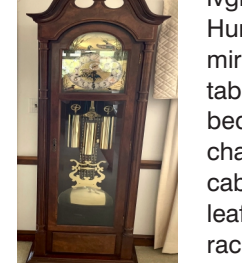

Marble dolphin statue

**DO NOT MISS!** Lg. lot smalls including china, silver plates, dressers, limouge, Waterford, Murano, and more. counter top appliances, heaters, ship captain desk, chairs, lamps, carpet, sev. leather sofas, lamps, beach theme decor, model sailboats, mahog. furn., pine chest on chest, pine bureau, slant front pine desk, leather wingback chair, sm. pie crust table, tiger maple chest, sev. china cabinets, sm. black file cabinet, black kitchen table, tall black bookcase, 2 counter top height bar stools, metro rack, 2 ladders, Oreck vacuum, 2 rockers and tile top table, leather settee, ruttan furn., old fishing reels and rods, 4 pc. queen bdrm set, 27 tall Wedgewood glasses, 11 sm. Waterford glasses, 8 artichoke plates, lg. lot of fine jewelry incl. watches, necklaces, bracelets, rings, earrings, and more plus a lg lot of costume jewelry and pearls, 5 pc. Duncan Fife style dining rm set, decorations, sea shells, 3pc cherry lvgrm set, beach prints, clocks, white and natural kitchen table and chairs, wicker patio furn., 2 bikes, Hummel figure, sterling silver set, china service, modern dining room table, 10 chairs, picture art, mirrors, table leafs, table buffet, rug, hatchet, throwing knives, sev. end tables, coffee table, console table w/splayed legs, La-Z-Boy sofa, La-Z-Boy chair recliners, queen oak bdrm set, mah. 5pc poster bed set., lg. Samsung flat screen TV, popcorn machine, maple dry sink, rattan and glass top table and chairs, pine desk, sev. end tables, sewing table and lamp, sm silver chest on legs, wall hung pine cabinet, marble mantle clock, pine hutch, tall case clock by Seth Thomas, sev. Lladro figurines, drop leaf table and chairs, Lane cedar lined chest, Howard Miller grandfather clock, 2 matching metal bakers racks, box of vintage 45's, art glass bowls, pottery **and much, much more!**