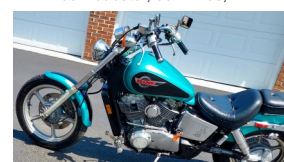

DEL. 744

DEL. 50500

DEL. 1490

DEL. MC60

2015 Lincoln MKC 2.0 AWD Eco Boost 90.5k miles, one owner

2012 Mercedes-Benz SLK 250 Roadster, 58k miles, AT

2005 BMW Z4, 97k miles leather seats, soft top, excl. shape

2013 Toyota Corolla LE, 45k miles!

'94 Honda Shadow, 39k miles, MC60 tag sold separately

1990 Chevrolet Corvette Convertible, 52k miles, AT

Orig watercolor by local artist Lydia Bell

RARE 2001 Mercedes Benz SLK230 Blk. leather interior, 51k miles, MT