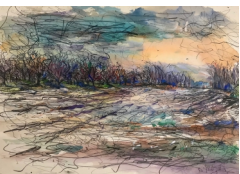

★ LIVE DE TAGS ★

Rarest & Largest Schroeder's ever sold at public Auction!  
Oil on Canvas by Howard Schroeder

Orig. Watercolor by Howard Schroeder

Orig. Watercolor by Howard Schroeder

Orig. Watercolor by Howard Schroeder

Orig. Watercolor by Howard Schroeder

"Early Spring Morning" 1968 by Jack Lewis

Original by Howard Schroeder

"Morning at Docks 1971" by Jack Lewis

Giclee on Canvas by Steve Rogers

Louis Vuitton canvas print