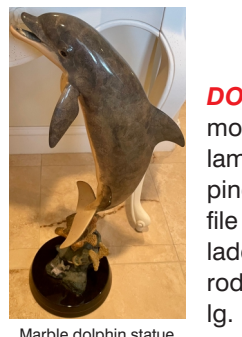

Orig. Watercolor by Howard Schroeder

"Early Spring Morning" 1968 by Jack Lewis

Original by Howard Schroeder

"Morning at Docks 1971" by Jack Lewis

Giclee on Canvas by Steve Rogers

Louis Vuitton canvas print