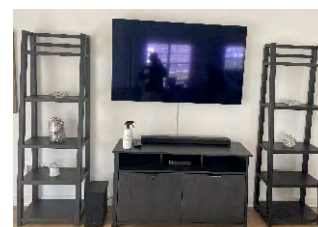

Modern Ent. Set w/ Curios New