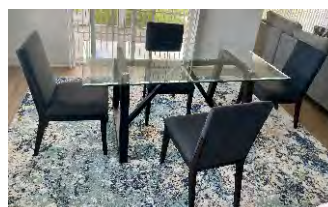

One of Sev. Like New Mod. B/Rm Sets

Leather L/Room Set  
+ Bokara Carpet

Sterling Candlesticks & Holloware

Many Ant. Posters

Demi Lune Game Table

Like New Sectional

40s & 50s Radios

14 Speed Bike