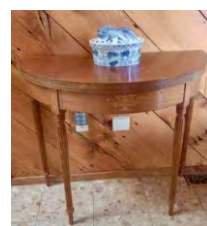

One of Sev. Like New Mod. B/Rm Sets

Leather L/Room Set  
+ Bokara Carpet

Sterling Candlesticks & Holloware

Many Ant. Posters

Demi Lune Game Table

Like New Sectional

40s & 50s Radios

14 Speed Bike