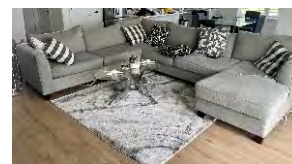

One of Sev. Like New Mod. B/Rm Sets

Leather L/Room Set  
+ Bokara Carpet

Sterling Candlesticks & Holloware

Many Ant. Posters

Demi Lune Game Table

Like New Sectional

40s & 50s Radios

14 Speed Bike